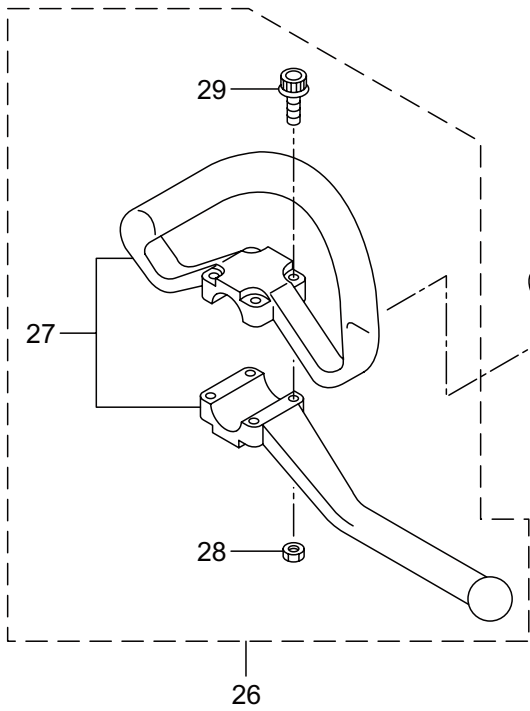

PARTS LIST

MC2630RS

CONTENTS

1. MAIN BODY	1 ~ 2
2. ENGINE	3 ~ 6
3. CARBURETOR, FUEL TANK	7 ~ 8
4. ACCESSORIES	9 ~ 10

2016. 02.

MARUYAMA

P/N 524179-1

1. MC2630RS
MAIN BODY

Ref. No.	Part No.	Part Name	Q'ty	Remarks
1-1	364566	MC2630RS	1	
1-2	215512	Clutch Case Ass'y	1	Incl.3-9
1-3	214592	Bearing Case	1	
1-4	214161	Bearing	2	#6000ZZ
1-5	054676	Snap Ring	1	#26
1-6	214162	Buffer	1	
1-7	214163	Washer	1	
1-8	092033	Screw	4	M5x15
1-9	214593	Driveshaft Tube Adapter	1	
1-10	261246	Cap Screw	1	M5x25
1-11	229091	Clutch Drum	1	
1-12	236836	Driveshaft Ass'y	1	
1-13	211464	Upper Adapt	1	
1-14	236837	Driveshaft Tube	1	
1-15	215533	Hanging Bracket Ass'y	1	Incl.16
1-16	261762	Cap Screw	1	M5x14
1-17	237165	Joint Pipe Ass'y	1	Incl.18-23
1-18	237166	Joint Pipe	1	
1-19	261246	Cap Screw	1	M5x25
1-20	283139	Screw	1	M5x12
1-21	236962	Knob	1	M8x26
1-22	126990	Nut	1	M8
1-23	550131	Washer	1	M8
1-24	238126	Label	1	MC2630RS
1-25	235078	Throttle Trigger	1	
1-26	231955	Loop Handle Ass'y	1	Incl.27-29
1-27	225699	Loop Handle	1	
1-28	081027	Nut	4	M5
1-29	215608	Cap Screw	4	M5x30x16
1-30	220533	Hanging Strap Ass'y	1	Incl.31
1-31	231657	Hook	1	
1-32	261250	Cap Screw	4	M5x20

2. MC2630RS ENGINE

Ref. No.	Part No.	Part Name	Q'ty	Remarks
2-46	261256	Cap Screw	2	M4x25
2-47	288264	Spark Plug	1	BPMR8Y
2-48	267492	Lead	1	130L
2-49	282880	Wire, Lead	1	
2-50	282404	Recoil Starter Ass'y	1	Incl.51-60
2-51	282405	Recoil Ass'y	1	Incl.52-59
2-52	283411	Reel	1	
2-53	283412	Cam Plate	1	
2-54	280930	Spring	1	
2-55	280931	Spiral Spring	1	
2-56	267213	Screw	1	
2-57	280932	Starter Rope Ass'y	1	Incl.58,59
2-58	280933	Starter Rope	1	
2-59	267219	Starter Grip	1	
2-60	280934	Starter Pawl Ass'y	1	
2-61	280489	Screw	2	M4x20
2-62	269833	Screw	1	M4x16
2-63	276330	Label	1	
2-64	284587	Label	1	
2-65	286122	Label	1	MARUYAMA