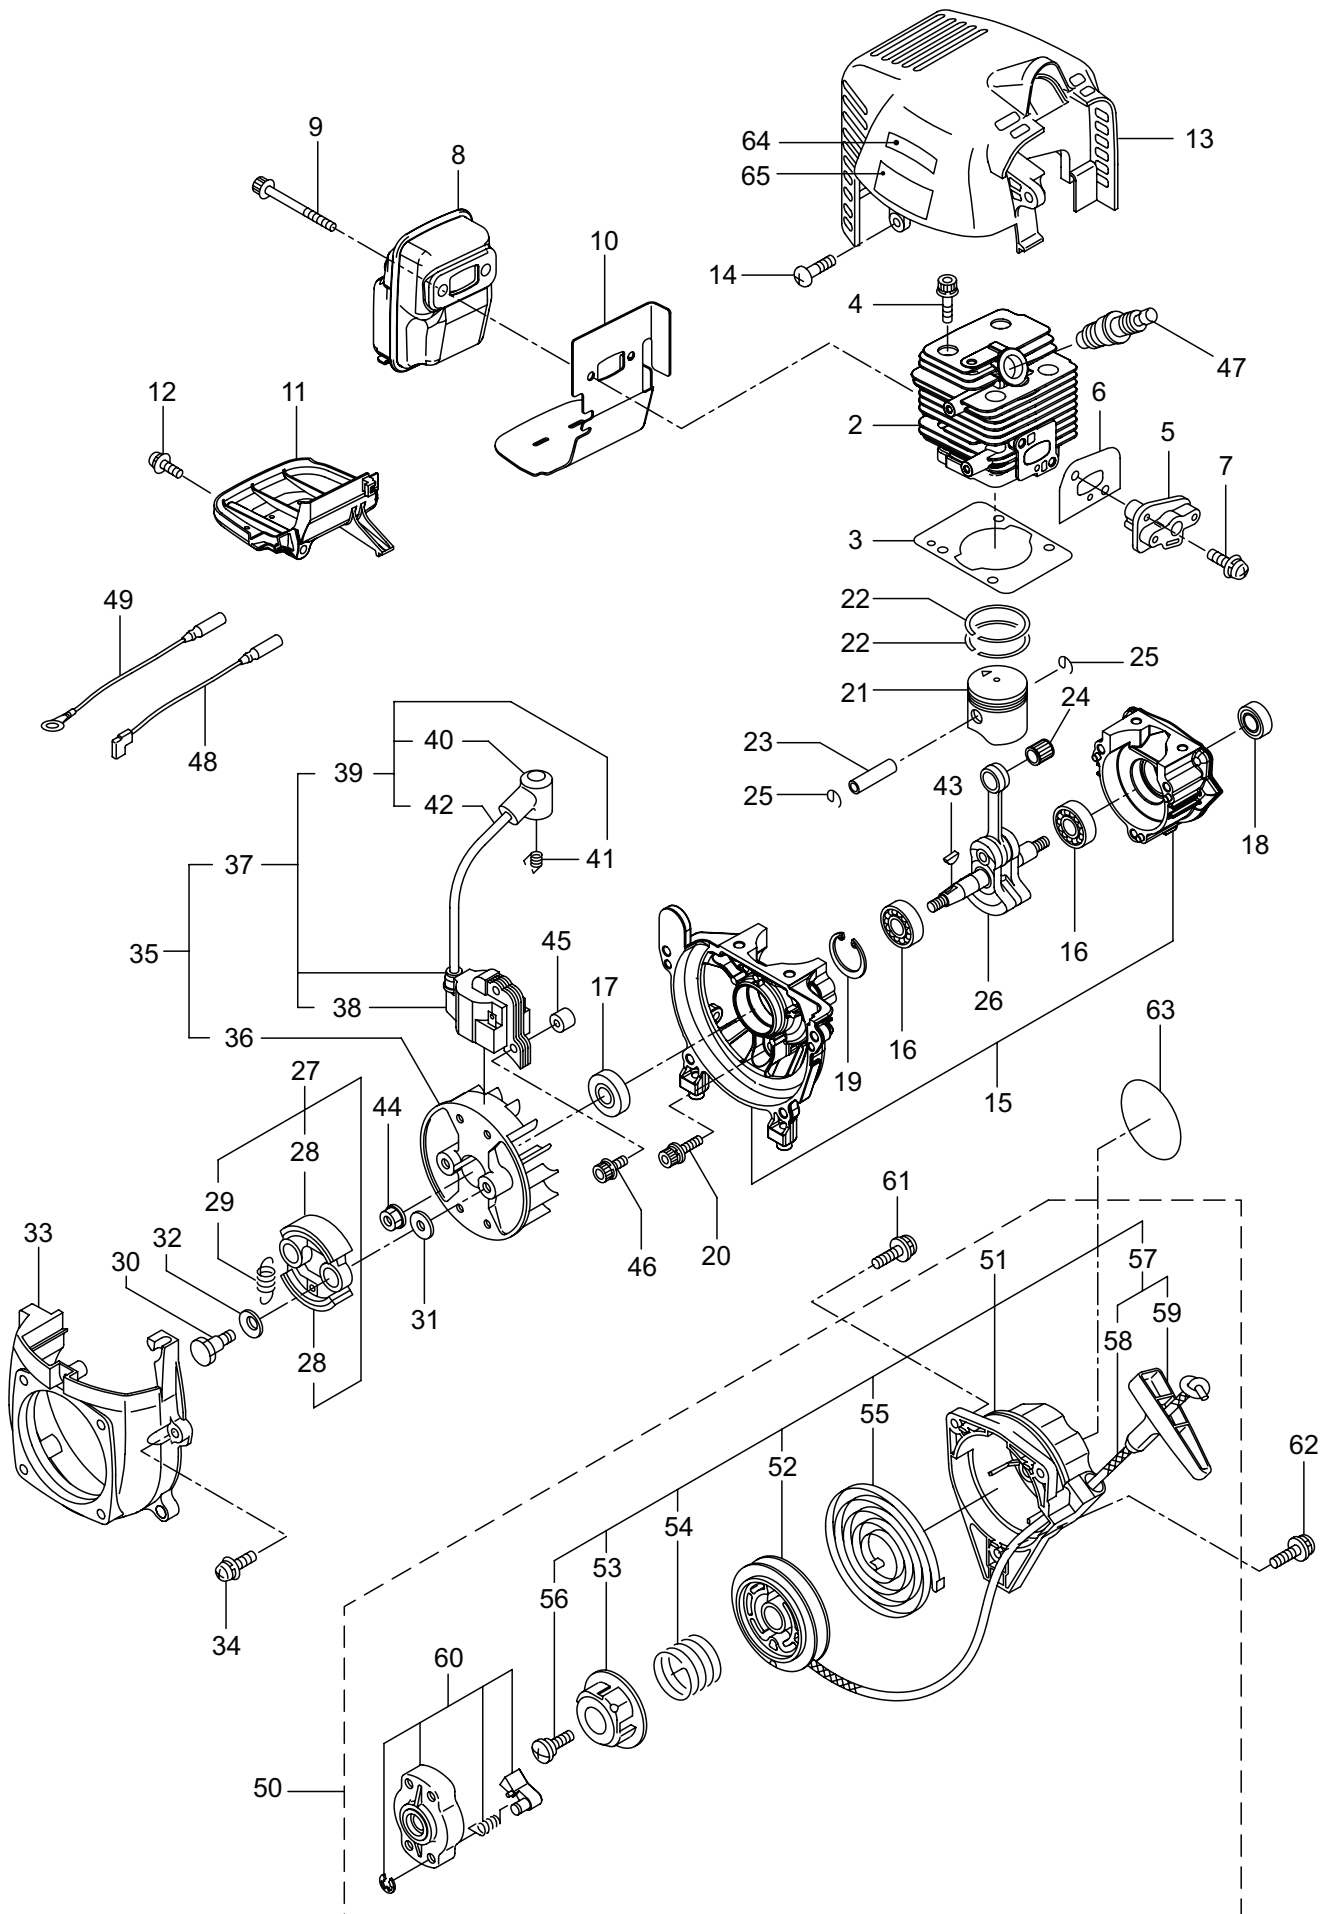

2. MC2630RS ENGINE

Ref. No.	Part No.	Part Name	Q'ty	Remarks
2-1	859841	Engine	1	EE262/02
2-2	273153	Cylinder	1	
2-3	282330	Gasket	1	
2-4	261250	Cap Screw	4	M5x20
2-5	282579	Insulator	1	
2-6	267049	Gasket	1	
2-7	269826	Screw	2	M5x25
2-8	276315	Muffler Ass'y	1	
2-9	266402	Cap Screw	2	M5x55
2-10	273147	Gasket	1	
2-11	273618	Under Cover	1	
2-12	269827	Screw	1	M5x16
2-13	276319	Top Cover	1	
2-14	280144	Tapping Screw	1	
2-15	273673	Crankcase	1	
2-16	280488	Bearing	2	PPL 6001
2-17	261492	Oil Seal	1	ISCD12287
2-18	261386	Oil Seal	1	ISCD12227
2-19	055185	Snap Ring	1	#28
2-20	261612	Cap Screw	3	M5x30
2-21	273155	Piston	1	
2-22	261496	Piston Ring	2	(2)Required
2-23	261497	Piston Pin	1	
2-24	261037	Bearing,Needle	1	KBK8x11x11.8x1
2-25	261576	Clip,Piston	2	
2-26	282323	Crankshaft/Conn.Rod Ass'y	1	
2-27	269168	Clutch Ass'y	1	Incl.28,29
2-28	269169	Clutch Shoe	2	(2)required
2-29	269173	Spring, Clutch	1	
2-30	269647	Clutch Bolt	2	
2-31	269175	Washer	2	6.1x15x1.6
2-32	261777	Wave Washer	2	
2-33	283386	Fan Cover	1	
2-34	269831	Screw	4	M5x20
2-35	282692	Magneto Ass'y	1	Incl.36-42
2-36	261356	Rotor/Fan	1	
2-37	282693	Ignition Coil Ass'y	1	Incl.38-42
2-38	267401	Coil	1	
2-39	282694	Spark Plug Wire Ass'y	1	Incl.40-42
2-40	261074	Plug Boot	1	
2-41	261075	Connector	1	
2-42	282695	Spark Plug Wire	1	
2-43	261076	Woodruff Key	1	3x10
2-44	261417	Nut,Rotor	1	M8
2-45	280381	Spacer	2