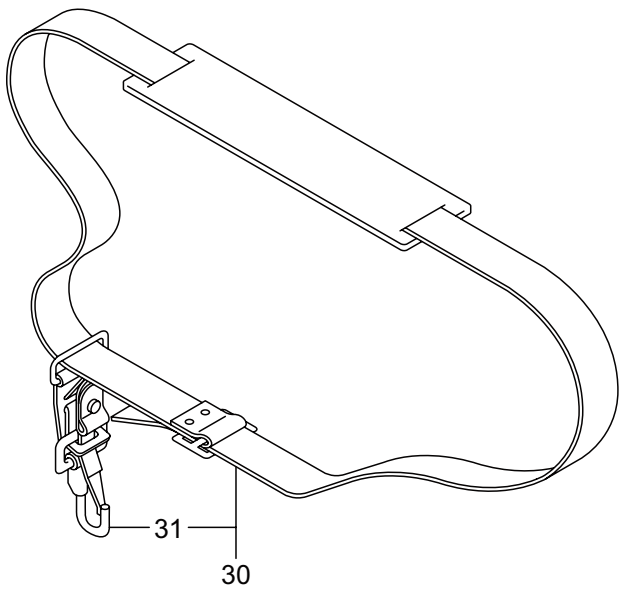

PARTS LIST

MC2630RS

CONTENTS

1. MAIN BODY	1 ~ 2
2. ENGINE	3 ~ 6
3. CARBURETOR, FUEL TANK	7 ~ 8
4. ACCESSORIES	9 ~ 10

2016. 02.

MARUYAMA

P/N 524179-1

1. MC2630RS
MAIN BODY

Ref. No.	Part No.	Part Name	Q'ty	Remarks
1-1	364566	MC2630RS	1	
1-2	215512	Clutch Case Ass'y	1	Incl.3-9
1-3	214592	Bearing Case	1	
1-4	214161	Bearing	2	#6000ZZ
1-5	054676	Snap Ring	1	#26
1-6	214162	Buffer	1	
1-7	214163	Washer	1	
1-8	092033	Screw	4	M5x15
1-9	214593	Driveshaft Tube Adapter	1	
1-10	261246	Cap Screw	1	M5x25
1-11	229091	Clutch Drum	1	
1-12	236836	Driveshaft Ass'y	1	
1-13	211464	Upper Adapt	1	
1-14	236837	Driveshaft Tube	1	
1-15	215533	Hanging Bracket Ass'y	1	Incl.16
1-16	261762	Cap Screw	1	M5x14
1-17	237165	Joint Pipe Ass'y	1	Incl.18-23
1-18	237166	Joint Pipe	1	
1-19	261246	Cap Screw	1	M5x25
1-20	283139	Screw	1	M5x12
1-21	236962	Knob	1	M8x26
1-22	126990	Nut	1	M8
1-23	550131	Washer	1	M8
1-24	238126	Label	1	MC2630RS
1-25	235078	Throttle Trigger	1	
1-26	231955	Loop Handle Ass'y	1	Incl.27-29
1-27	225699	Loop Handle	1	
1-28	081027	Nut	4	M5
1-29	215608	Cap Screw	4	M5x30x16
1-30	220533	Hanging Strap Ass'y	1	Incl.31
1-31	231657	Hook	1	
1-32	261250	Cap Screw	4	M5x20

2. MC2630RS ENGINE

Ref. No.	Part No.	Part Name	Q'ty	Remarks
2-46	261256	Cap Screw	2	M4x25
2-47	288264	Spark Plug	1	BPMR8Y
2-48	267492	Lead	1	130L
2-49	282880	Wire, Lead	1	
2-50	282404	Recoil Starter Ass'y	1	Incl.51-60
2-51	282405	Recoil Ass'y	1	Incl.52-59
2-52	283411	Reel	1	
2-53	283412	Cam Plate	1	
2-54	280930	Spring	1	
2-55	280931	Spiral Spring	1	
2-56	267213	Screw	1	
2-57	280932	Starter Rope Ass'y	1	Incl.58,59
2-58	280933	Starter Rope	1	
2-59	267219	Starter Grip	1	
2-60	280934	Starter Pawl Ass'y	1	
2-61	280489	Screw	2	M4x20
2-62	269833	Screw	1	M4x16
2-63	276330	Label	1	
2-64	284587	Label	1	
2-65	286122	Label	1	MARUYAMA