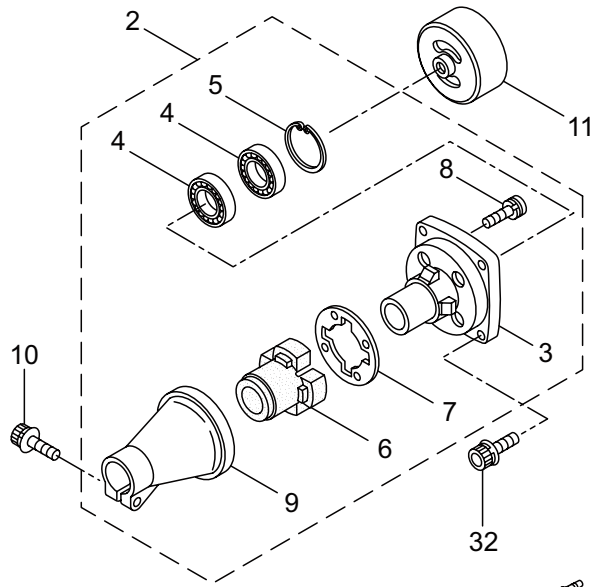

PARTS LIST

MC2630RS

CONTENTS

1. MAIN BODY	1 ~ 2
2. ENGINE	3 ~ 6
3. CARBURETOR, FUEL TANK	7 ~ 8
4. ACCESSORIES	9 ~ 10

2016. 02.

MARUYAMA

P/N 524179-1

1. MC2630RS
MAIN BODY

Ref. No.	Part No.	Part Name	Q'ty	Remarks
1-1	364566	MC2630RS	1	
1-2	215512	Clutch Case Ass'y	1	Incl.3-9
1-3	214592	Bearing Case	1	
1-4	214161	Bearing	2	#6000ZZ
1-5	054676	Snap Ring	1	#26
1-6	214162	Buffer	1	
1-7	214163	Washer	1	
1-8	092033	Screw	4	M5x15
1-9	214593	Driveshaft Tube Adapter	1	
1-10	261246	Cap Screw	1	M5x25
1-11	229091	Clutch Drum	1	
1-12	236836	Driveshaft Ass'y	1	
1-13	211464	Upper Adapt	1	
1-14	236837	Driveshaft Tube	1	
1-15	215533	Hanging Bracket Ass'y	1	Incl.16
1-16	261762	Cap Screw	1	M5x14
1-17	237165	Joint Pipe Ass'y	1	Incl.18-23
1-18	237166	Joint Pipe	1	
1-19	261246	Cap Screw	1	M5x25
1-20	283139	Screw	1	M5x12
1-21	236962	Knob	1	M8x26
1-22	126990	Nut	1	M8
1-23	550131	Washer	1	M8
1-24	238126	Label	1	MC2630RS
1-25	235078	Throttle Trigger	1	
1-26	231955	Loop Handle Ass'y	1	Incl.27-29
1-27	225699	Loop Handle	1	
1-28	081027	Nut	4	M5
1-29	215608	Cap Screw	4	M5x30x16
1-30	220533	Hanging Strap Ass'y	1	Incl.31
1-31	231657	Hook	1	
1-32	261250	Cap Screw	4	M5x20

2. MC2630RS ENGINE

Ref. No.	Part No.	Part Name	Q'ty	Remarks
2-46	261256	Cap Screw	2	M4x25
2-47	288264	Spark Plug	1	BPMR8Y
2-48	267492	Lead	1	130L
2-49	282880	Wire, Lead	1	
2-50	282404	Recoil Starter Ass'y	1	Incl.51-60
2-51	282405	Recoil Ass'y	1	Incl.52-59
2-52	283411	Reel	1	
2-53	283412	Cam Plate	1	
2-54	280930	Spring	1	
2-55	280931	Spiral Spring	1	
2-56	267213	Screw	1	
2-57	280932	Starter Rope Ass'y	1	Incl.58,59
2-58	280933	Starter Rope	1	
2-59	267219	Starter Grip	1	
2-60	280934	Starter Pawl Ass'y	1	
2-61	280489	Screw	2	M4x20
2-62	269833	Screw	1	M4x16
2-63	276330	Label	1	
2-64	284587	Label	1	
2-65	286122	Label	1	MARUYAMA