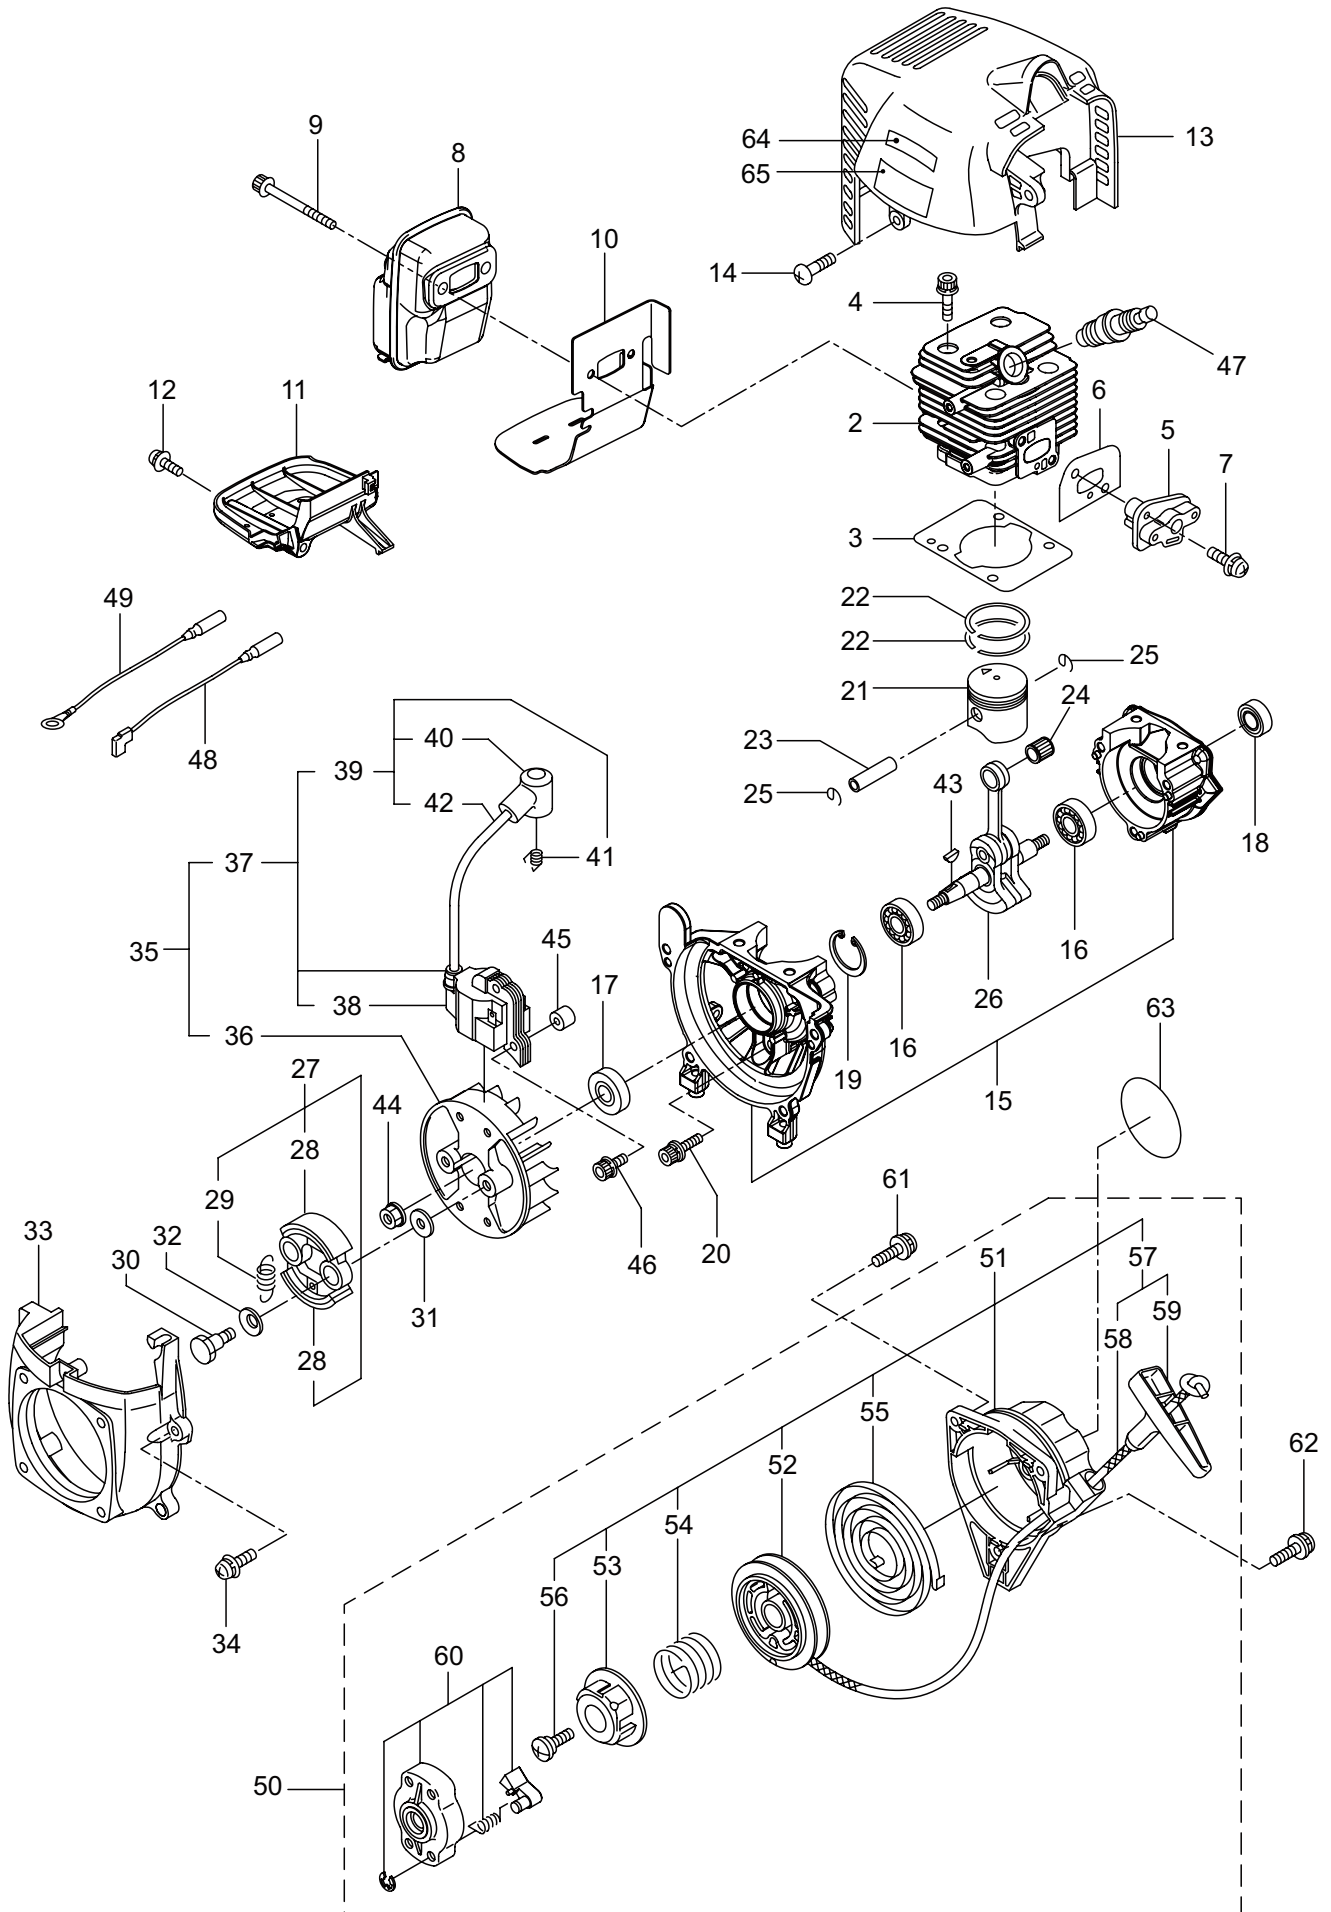

PARTS LIST

MC2630RS

CONTENTS

1. MAIN BODY	1 ~ 2
2. ENGINE	3 ~ 6
3. CARBURETOR, FUEL TANK	7 ~ 8
4. ACCESSORIES	9 ~ 10

2016. 02.

MARUYAMA

P/N 524179-1

1. MC2630RS
MAIN BODY

Ref. No.	Part No.	Part Name	Q'ty	Remarks
1-1	364566	MC2630RS	1	
1-2	215512	Clutch Case Ass'y	1	Incl.3-9
1-3	214592	Bearing Case	1	
1-4	214161	Bearing	2	#6000ZZ
1-5	054676	Snap Ring	1	#26
1-6	214162	Buffer	1	
1-7	214163	Washer	1	
1-8	092033	Screw	4	M5x15
1-9	214593	Driveshaft Tube Adapter	1	
1-10	261246	Cap Screw	1	M5x25
1-11	229091	Clutch Drum	1	
1-12	236836	Driveshaft Ass'y	1	
1-13	211464	Upper Adapt	1	
1-14	236837	Driveshaft Tube	1	
1-15	215533	Hanging Bracket Ass'y	1	Incl.16
1-16	261762	Cap Screw	1	M5x14
1-17	237165	Joint Pipe Ass'y	1	Incl.18-23
1-18	237166	Joint Pipe	1	
1-19	261246	Cap Screw	1	M5x25
1-20	283139	Screw	1	M5x12
1-21	236962	Knob	1	M8x26
1-22	126990	Nut	1	M8
1-23	550131	Washer	1	M8
1-24	238126	Label	1	MC2630RS
1-25	235078	Throttle Trigger	1	
1-26	231955	Loop Handle Ass'y	1	Incl.27-29
1-27	225699	Loop Handle	1	
1-28	081027	Nut	4	M5
1-29	215608	Cap Screw	4	M5x30x16
1-30	220533	Hanging Strap Ass'y	1	Incl.31
1-31	231657	Hook	1	
1-32	261250	Cap Screw	4	M5x20

2. MC2630RS ENGINE

Ref. No.	Part No.	Part Name	Q'ty	Remarks
2-46	261256	Cap Screw	2	M4x25
2-47	288264	Spark Plug	1	BPMR8Y
2-48	267492	Lead	1	130L
2-49	282880	Wire, Lead	1	
2-50	282404	Recoil Starter Ass'y	1	Incl.51-60
2-51	282405	Recoil Ass'y	1	Incl.52-59
2-52	283411	Reel	1	
2-53	283412	Cam Plate	1	
2-54	280930	Spring	1	
2-55	280931	Spiral Spring	1	
2-56	267213	Screw	1	
2-57	280932	Starter Rope Ass'y	1	Incl.58,59
2-58	280933	Starter Rope	1	
2-59	267219	Starter Grip	1	
2-60	280934	Starter Pawl Ass'y	1	
2-61	280489	Screw	2	M4x20
2-62	269833	Screw	1	M4x16
2-63	276330	Label	1	
2-64	284587	Label	1	
2-65	286122	Label	1	MARUYAMA