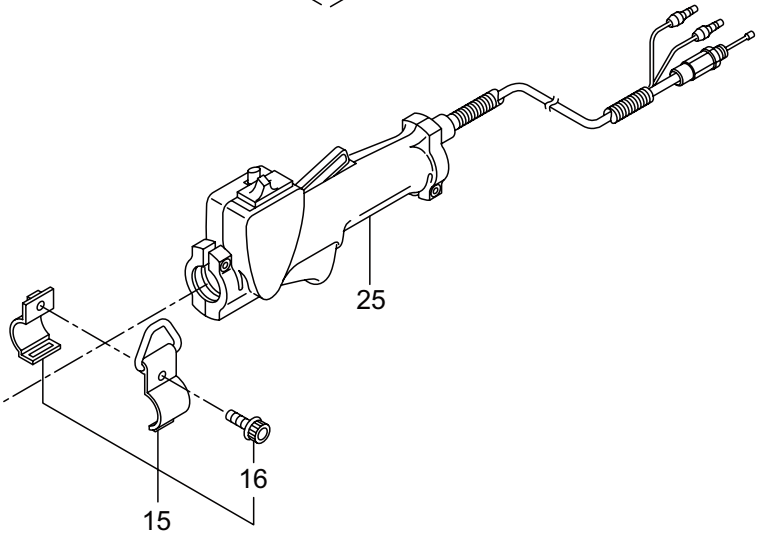

PARTS LIST

MC2630RS

CONTENTS

1. MAIN BODY	1 ~ 2
2. ENGINE	3 ~ 6
3. CARBURETOR, FUEL TANK	7 ~ 8
4. ACCESSORIES	9 ~ 10

2016. 02.

MARUYAMA

P/N 524179-1

1. MC2630RS
MAIN BODY

Ref. No.	Part No.	Part Name	Q'ty	Remarks
1-1	364566	MC2630RS	1	
1-2	215512	Clutch Case Ass'y	1	Incl.3-9
1-3	214592	Bearing Case	1	
1-4	214161	Bearing	2	#6000ZZ
1-5	054676	Snap Ring	1	#26
1-6	214162	Buffer	1	
1-7	214163	Washer	1	
1-8	092033	Screw	4	M5x15
1-9	214593	Driveshaft Tube Adapter	1	
1-10	261246	Cap Screw	1	M5x25
1-11	229091	Clutch Drum	1	
1-12	236836	Driveshaft Ass'y	1	
1-13	211464	Upper Adapt	1	
1-14	236837	Driveshaft Tube	1	
1-15	215533	Hanging Bracket Ass'y	1	Incl.16
1-16	261762	Cap Screw	1	M5x14
1-17	237165	Joint Pipe Ass'y	1	Incl.18-23
1-18	237166	Joint Pipe	1	
1-19	261246	Cap Screw	1	M5x25
1-20	283139	Screw	1	M5x12
1-21	236962	Knob	1	M8x26
1-22	126990	Nut	1	M8
1-23	550131	Washer	1	M8
1-24	238126	Label	1	MC2630RS
1-25	235078	Throttle Trigger	1	
1-26	231955	Loop Handle Ass'y	1	Incl.27-29
1-27	225699	Loop Handle	1	
1-28	081027	Nut	4	M5
1-29	215608	Cap Screw	4	M5x30x16
1-30	220533	Hanging Strap Ass'y	1	Incl.31
1-31	231657	Hook	1	
1-32	261250	Cap Screw	4	M5x20

2. MC2630RS ENGINE

Ref. No.	Part No.	Part Name	Q'ty	Remarks
2-46	261256	Cap Screw	2	M4x25
2-47	288264	Spark Plug	1	BPMR8Y
2-48	267492	Lead	1	130L
2-49	282880	Wire, Lead	1	
2-50	282404	Recoil Starter Ass'y	1	Incl.51-60
2-51	282405	Recoil Ass'y	1	Incl.52-59
2-52	283411	Reel	1	
2-53	283412	Cam Plate	1	
2-54	280930	Spring	1	
2-55	280931	Spiral Spring	1	
2-56	267213	Screw	1	
2-57	280932	Starter Rope Ass'y	1	Incl.58,59
2-58	280933	Starter Rope	1	
2-59	267219	Starter Grip	1	
2-60	280934	Starter Pawl Ass'y	1	
2-61	280489	Screw	2	M4x20
2-62	269833	Screw	1	M4x16
2-63	276330	Label	1	
2-64	284587	Label	1	
2-65	286122	Label	1	MARUYAMA