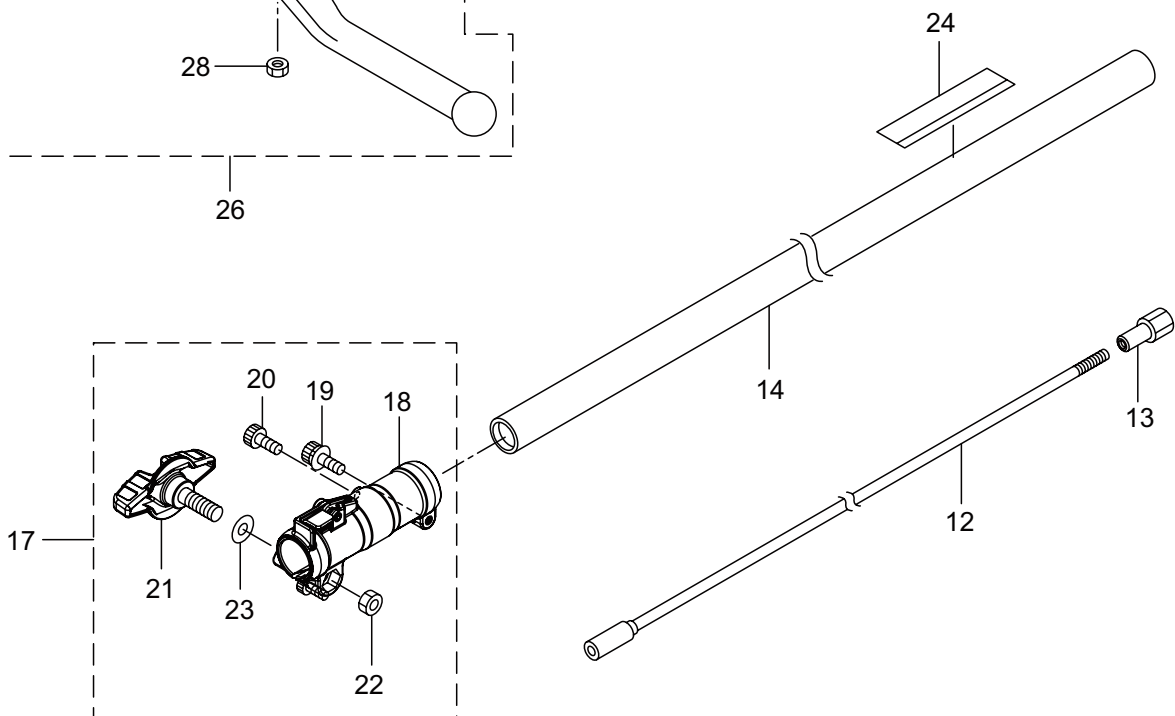

PARTS LIST

MC2630RS

CONTENTS

1. MAIN BODY	1 ~ 2
2. ENGINE	3 ~ 6
3. CARBURETOR, FUEL TANK	7 ~ 8
4. ACCESSORIES	9 ~ 10

2016. 02.

MARUYAMA

P/N 524179-1

1. MC2630RS
MAIN BODY

Ref. No.	Part No.	Part Name	Q'ty	Remarks
1-1	364566	MC2630RS	1	
1-2	215512	Clutch Case Ass'y	1	Incl.3-9
1-3	214592	Bearing Case	1	
1-4	214161	Bearing	2	#6000ZZ
1-5	054676	Snap Ring	1	#26
1-6	214162	Buffer	1	
1-7	214163	Washer	1	
1-8	092033	Screw	4	M5x15
1-9	214593	Driveshaft Tube Adapter	1	
1-10	261246	Cap Screw	1	M5x25
1-11	229091	Clutch Drum	1	
1-12	236836	Driveshaft Ass'y	1	
1-13	211464	Upper Adapt	1	
1-14	236837	Driveshaft Tube	1	
1-15	215533	Hanging Bracket Ass'y	1	Incl.16
1-16	261762	Cap Screw	1	M5x14
1-17	237165	Joint Pipe Ass'y	1	Incl.18-23
1-18	237166	Joint Pipe	1	
1-19	261246	Cap Screw	1	M5x25
1-20	283139	Screw	1	M5x12
1-21	236962	Knob	1	M8x26
1-22	126990	Nut	1	M8
1-23	550131	Washer	1	M8
1-24	238126	Label	1	MC2630RS
1-25	235078	Throttle Trigger	1	
1-26	231955	Loop Handle Ass'y	1	Incl.27-29
1-27	225699	Loop Handle	1	
1-28	081027	Nut	4	M5
1-29	215608	Cap Screw	4	M5x30x16
1-30	220533	Hanging Strap Ass'y	1	Incl.31
1-31	231657	Hook	1	
1-32	261250	Cap Screw	4	M5x20

2. MC2630RS ENGINE

Ref. No.	Part No.	Part Name	Q'ty	Remarks
2-46	261256	Cap Screw	2	M4x25
2-47	288264	Spark Plug	1	BPMR8Y
2-48	267492	Lead	1	130L
2-49	282880	Wire, Lead	1	
2-50	282404	Recoil Starter Ass'y	1	Incl.51-60
2-51	282405	Recoil Ass'y	1	Incl.52-59
2-52	283411	Reel	1	
2-53	283412	Cam Plate	1	
2-54	280930	Spring	1	
2-55	280931	Spiral Spring	1	
2-56	267213	Screw	1	
2-57	280932	Starter Rope Ass'y	1	Incl.58,59
2-58	280933	Starter Rope	1	
2-59	267219	Starter Grip	1	
2-60	280934	Starter Pawl Ass'y	1	
2-61	280489	Screw	2	M4x20
2-62	269833	Screw	1	M4x16
2-63	276330	Label	1	
2-64	284587	Label	1	
2-65	286122	Label	1	MARUYAMA