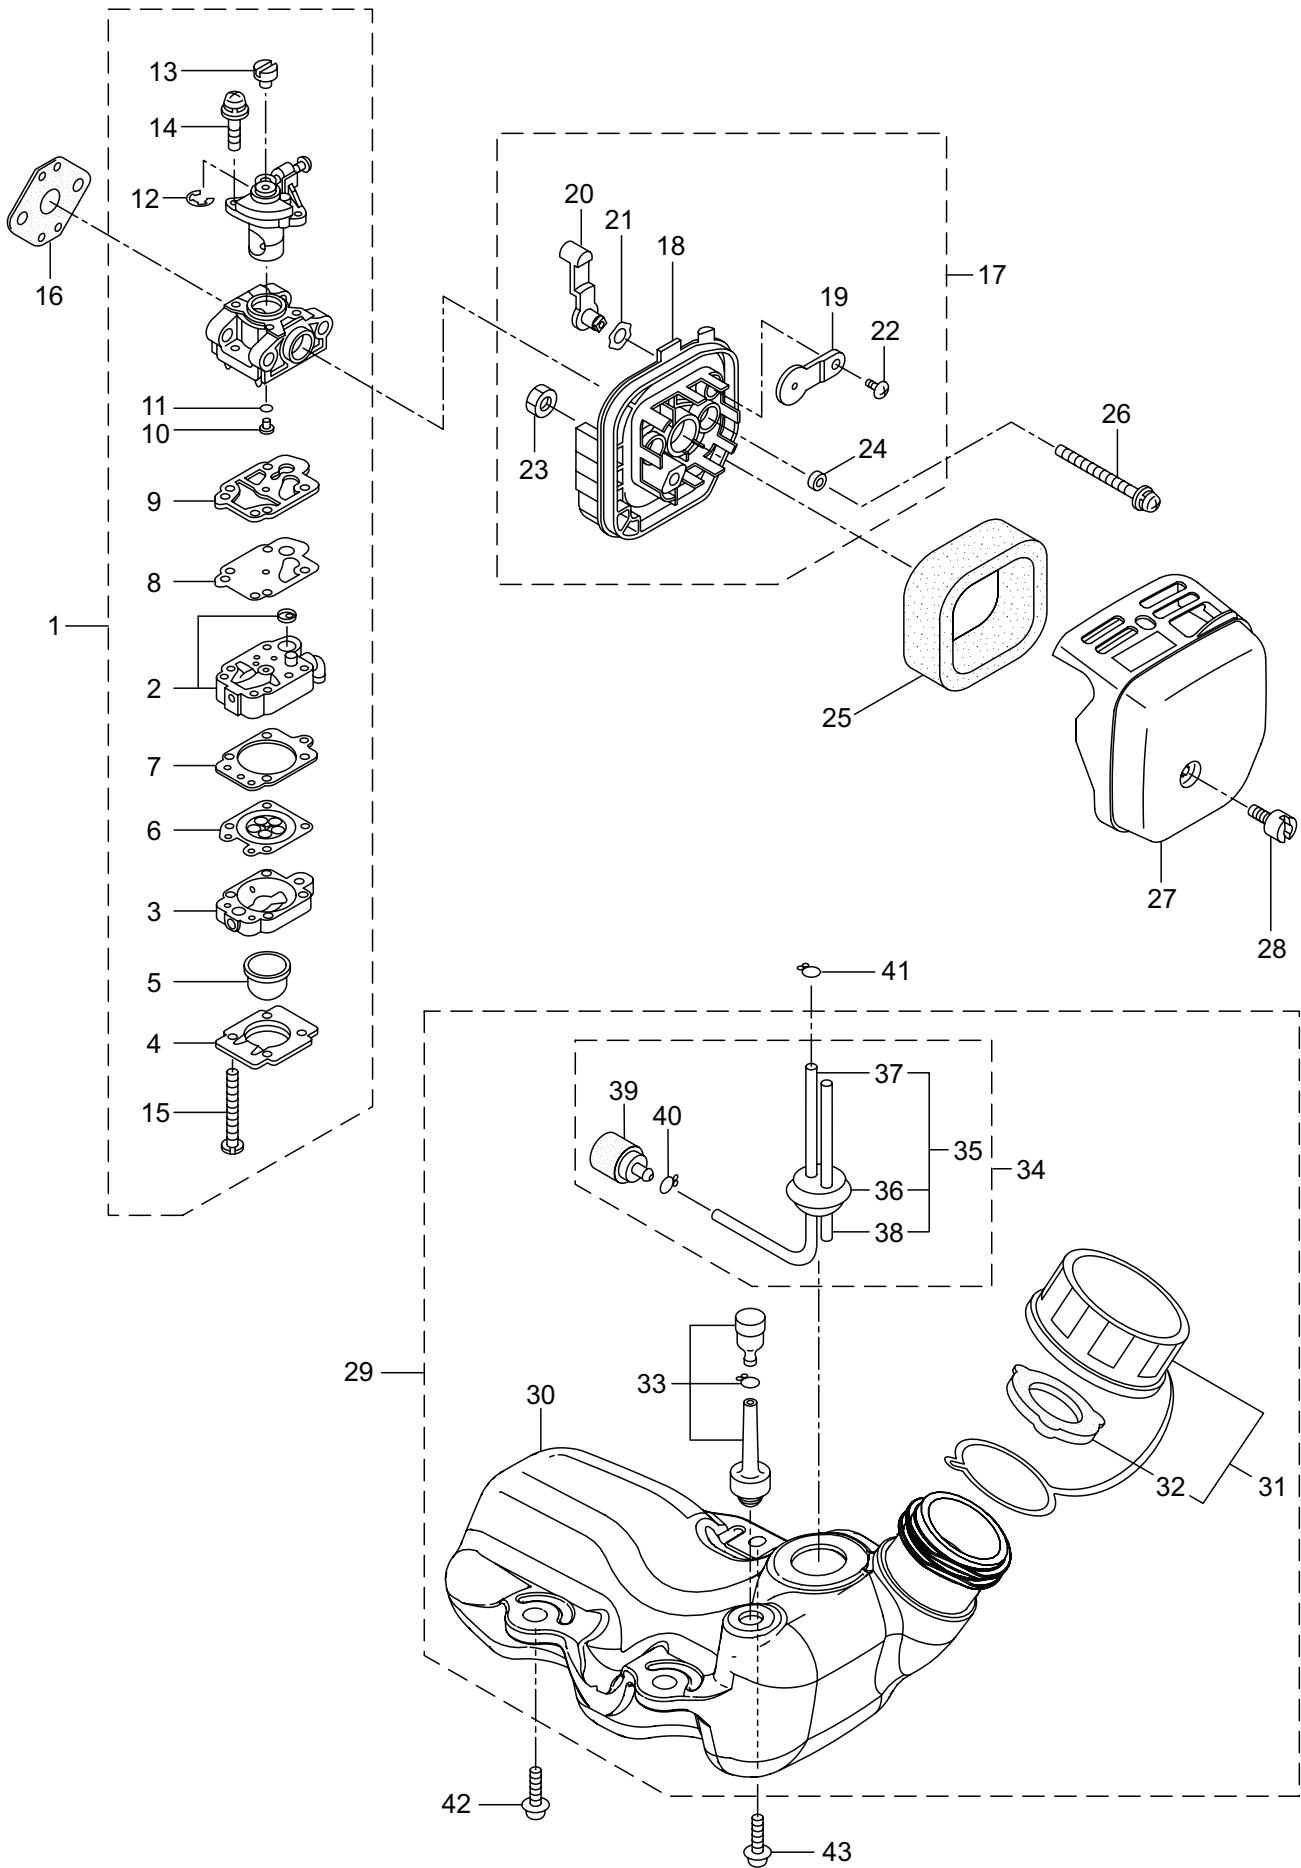

3. MC2630RS
CARBURETOR, FUEL TANK

Ref. No.	Part No.	Part Name	Q'ty	Remarks
3-1	276328	Carburetor Ass'y	1	Incl.2-15
3-2	281597	Pump Body	1	
3-3	262991	Purge Body	1	
3-4	262992	Cover Plate	1	
3-5	261874	Primer Bulb	1	
3-6	283905	Diaphragm, Meterring	1	
3-7	262993	Gasket	1	
3-8	262994	Diaphragm,Fuel Pump	1	
3-9	282576	Gasket	1	
3-10	285030	Main Jet	1	
3-11	261871	O-Ring	1	
3-12	261876	E-Ring	1	
3-13	261658	Swivel	1	
3-14	264682	Screw	2	
3-15	262996	Screw	4	
3-16	261864	Gasket	1	
3-17	289048	Case Ass'y	1	Incl.18-24
3-18	269050	Case Body	1	
3-19	289019	Valve	1	
3-20	284803	Lever	1	
3-21	284816	Washer	1	6.4x11x0.15
3-22	269032	Screw	1	
3-23	126993	Nut	1	M5
3-24	269051	Sleeve	2	
3-25	269030	Element	1	
3-26	281777	Screw	2	M5x55
3-27	269580	Cleaner Cover	1	
3-28	269031	Screw	1	M5x12
3-29	276310	Fuel Tank Ass'y	1	Incl.30-40
3-30	273467	Fuel Tank	1	
3-31	281564	Fuel Tank Cap Ass'y	1	Incl.41
3-32	269377	Gasket	1	
3-33	261696	Breather Ass'y	1	
3-34	265752	Fuel Pipe Pick-up Ass'y	1	Incl.35-40
3-35	264031	Fuel Pipe Ass'y	1	Incl.36-38
3-36	261115	Grommet	1	
3-37	261690	Fuel Pipe	1	160L
3-38	263038	Return Pipe	1	3x6x85L
3-39	264653	Filter Ass'y	1	
3-40	261117	Clip	1	
3-41	261117	Clip	1	
3-42	269828	Screw	2	M5x16
3-43	281208	Screw	1	M5x16